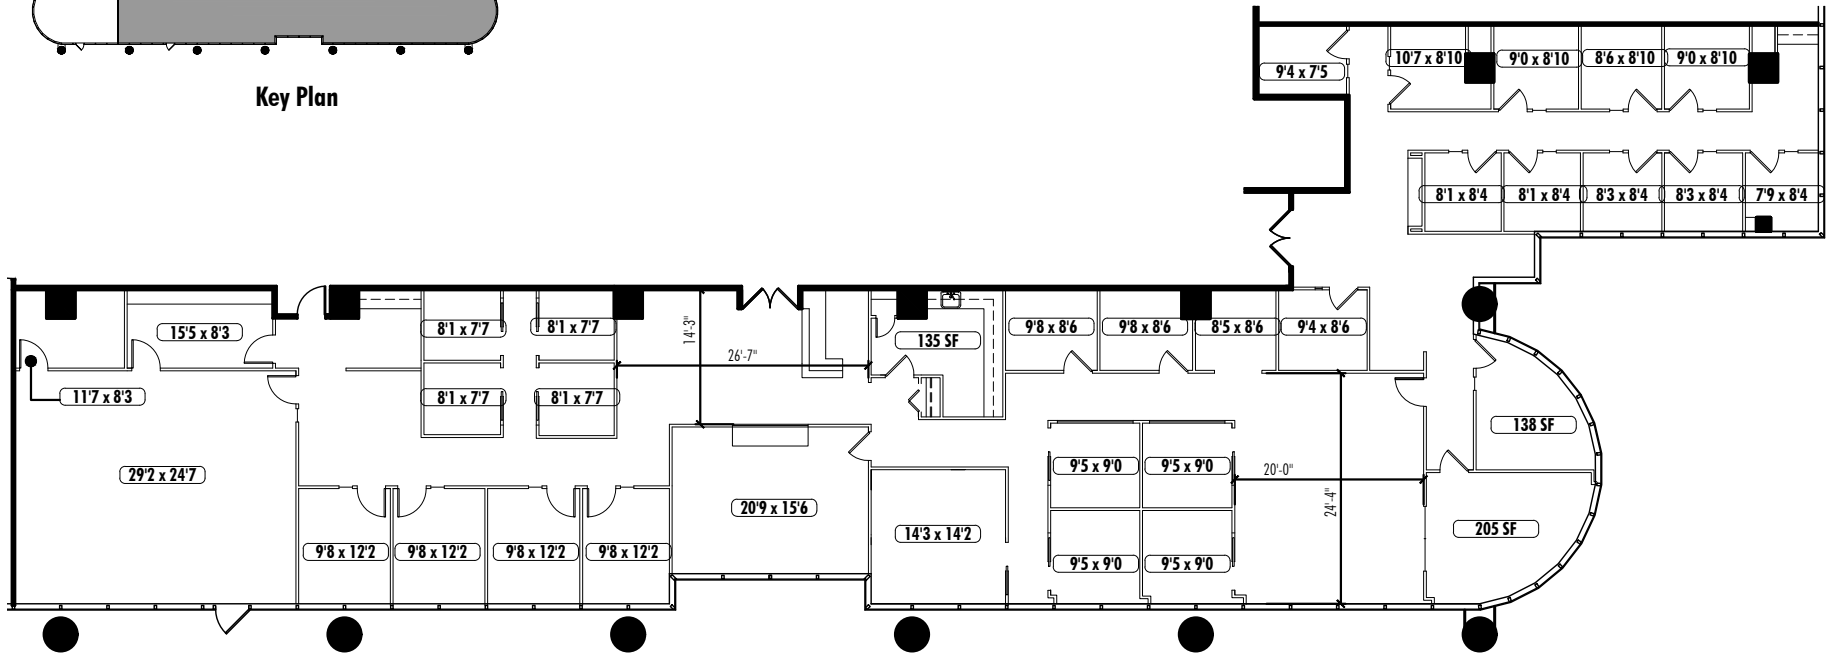

Key Plan

True North **This suite has not been field surveyed by NELSON.

Cousins

NELSON 400 Northpark • Suite 100 • 7,954 RSF

Available Suite